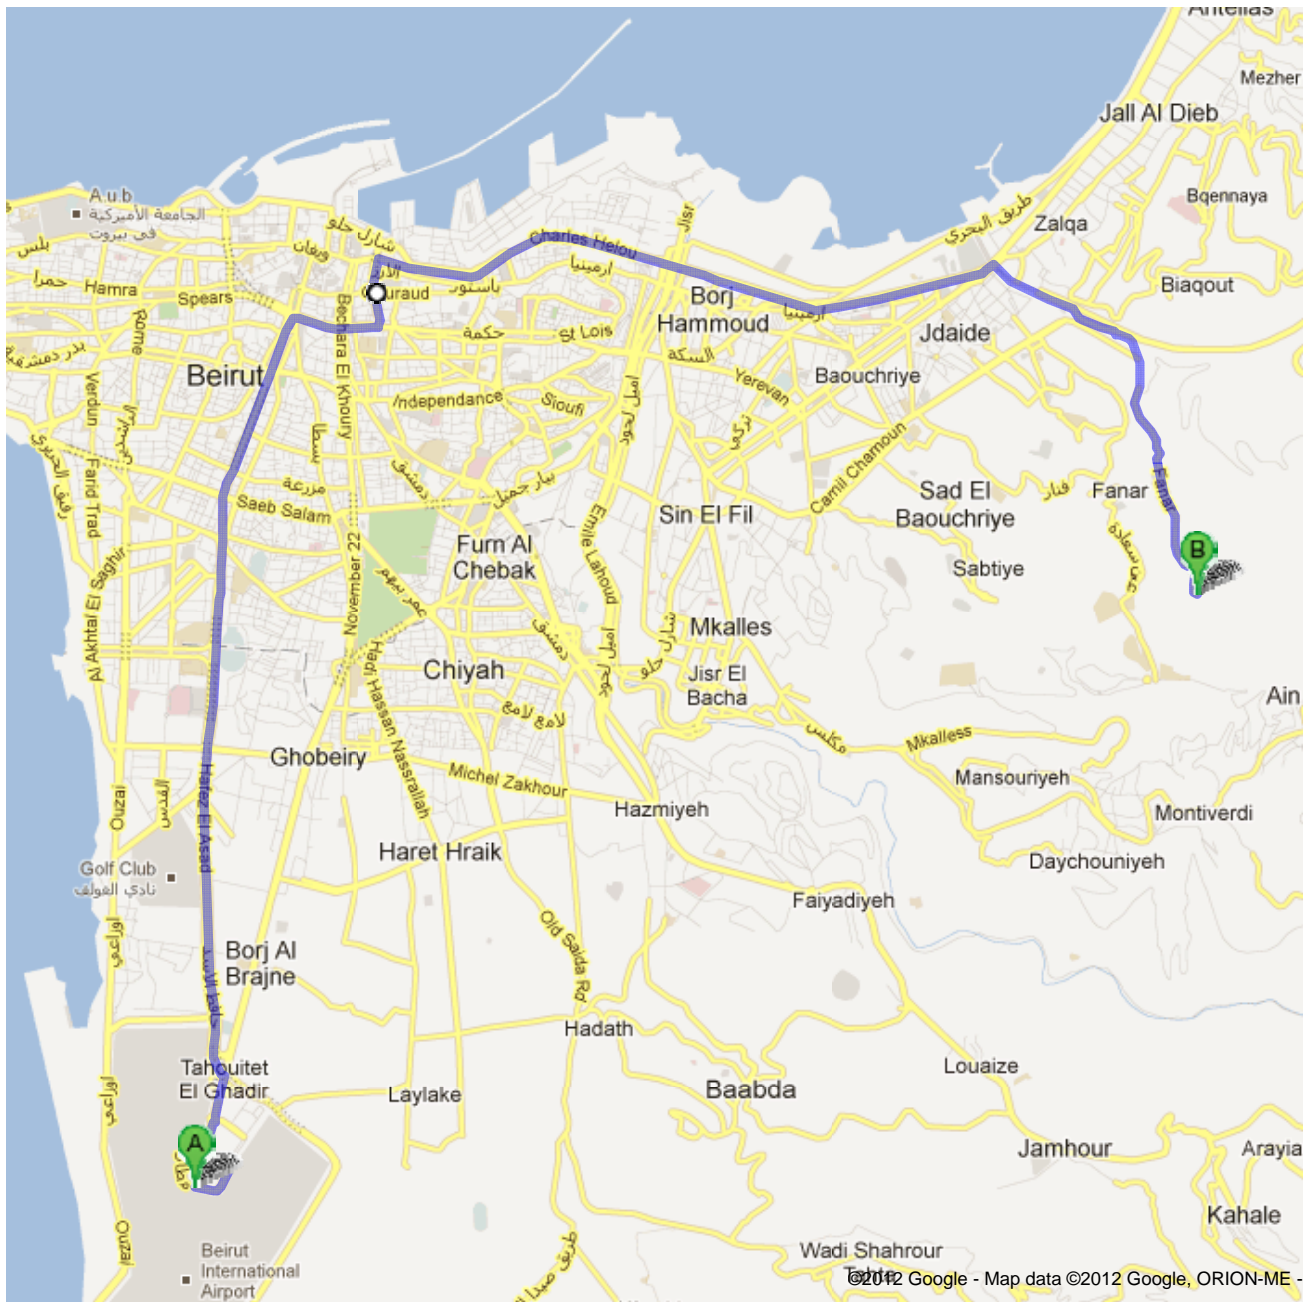

Directions to "saga fanar"
Unknown road
18.6 km – about 47 mins

**Beirut Airport - Departure**

Tahouitet El Ghadir, Lebanon

	1. Head east on Airport toward Airport About 1 min	go 900 m total 900 m
	2. Take the 1st right to stay on Airport	go 18 m total 900 m
	3. Slight left to stay on Airport	go 53 m total 1.0 km
	4. Turn right onto Al Imam El Khomayni	go 160 m total 1.1 km
	5. Keep left at the fork About 1 min	go 190 m total 1.3 km
	6. Turn left toward Hafez El Asad About 2 mins	go 100 m total 1.4 km
	7. Continue straight onto Hafez El Asad About 3 mins	go 2.8 km total 4.2 km
	8. Slight right to stay on Hafez El Asad About 2 mins	go 1.0 km total 5.2 km
	9. Continue onto Camil Chamoun	go 300 m total 5.5 km
	10. Slight left to stay on Camil Chamoun	go 170 m total 5.7 km
	11. Continue onto Salim Salam About 5 mins	go 1.7 km total 7.3 km
	12. Continue onto Ahmad Moukhtar Bayhoum About 1 min	go 500 m total 7.8 km
	13. Slight left to stay on Ahmad Moukhtar Bayhoum About 2 mins	go 170 m total 8.0 km
	14. Continue onto General Foad Chehab About 1 min	go 700 m total 8.7 km
	15. Turn left to stay on General Foad Chehab About 1 min	go 13 m total 8.7 km
	16. Continue onto George Haddad About 2 mins	go 350 m total 9.1 km
	17. Slight right to stay on George Haddad	go 240 m total 9.3 km
	18. Turn right onto Charles Helou About 8 mins	go 2.7 km total 12.0 km
	19. Continue onto Emile Lahoud About 1 min	go 1.2 km total 13.2 km
	20. Slight left onto Dora About 4 mins	go 1.6 km total 14.8 km
	21. Turn right onto Nahr El Mout About 4 mins	go 1.2 km total 16.0 km
	22. Slight right toward Fanar About 4 mins	go 1.2 km total 17.2 km